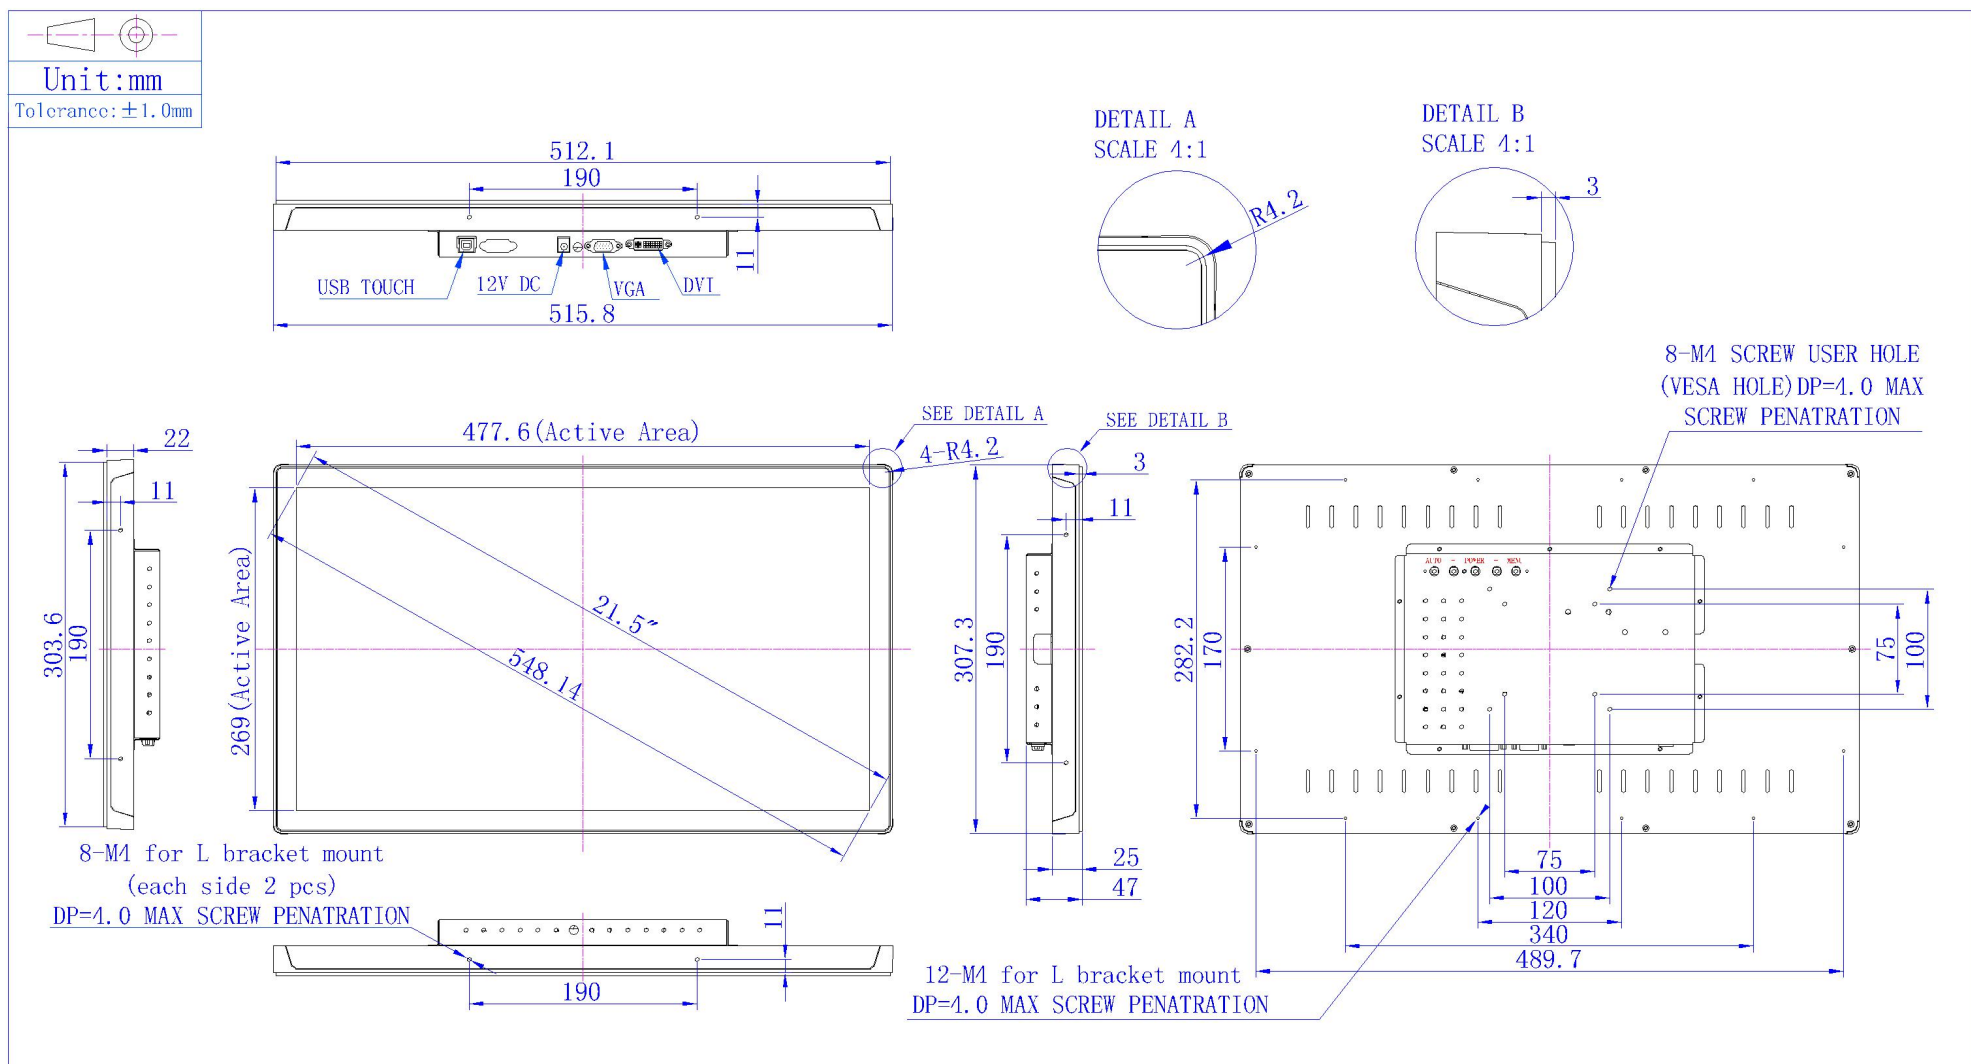

## Specification

<b>Model No.</b>	KOT-0215U-CA4P	
<b>Series</b>	OT, Pure Flat	
<b>Display Type</b>	16:9 Ratio 21.5" Active Matrix TFT-LCD, LED Backlight	
<b>Display Active Area</b>	18.77"(476.64mm)×10.56"(268.11mm)	
<b>Touch Active Area</b>	477.64mm×269mm	
<b>Monitor Dimensions</b>	<b>Width:</b> 515.8mm <b>Height:</b> 307.3mm <b>Depth:</b> 47mm for 4.3mm Touchscreen	
<b>Suggested Resolution</b>	1920×1080 @ 60Hz	
<b>Support Colors</b>	16.7M	
<b>Brightness(Typ.)</b>	Pure LCD Panel (Brightness from 300~1000cd/m2 can be customized)	250cd/m <sup>2</sup>
	With Projected Capacitive Touchscreen	212cd/m <sup>2</sup>
<b>Display Response Time(Typ.)</b>	5ms	
<b>Viewing Angle (Typ.at CR&gt;10)</b>	Horizontal(Left/Right)	85°/85°
	Vertical(Up/Down)	80°/80°
<b>Contrast Ratio(Typ.)</b>	1000:1	
<b>Video Input</b>	VGA and DVI	
<b>Frequency(H/V)</b>	30~80KHz / 60~75Hz	
<b>Power Supply</b>	Type: External Brick Input (Line) Voltage: 100-240 VAC, 50-60 Hz	
<b>Environment</b>	Operating Temp.	0~50°C
	Storage Temp.	-10~60°C
	Operating RH	20%~80%
	Storage RH	10%~90%
<b>MTBF</b>	30,000 Hours	
<b>LED Back Light Life(Typ.)</b>	30,000 Hours	
<b>Power Consumption</b>	20w/2w (Standby)	
<b>Mount Interface</b>	1)VESA 75mm and 100mm 2)Mount Bracket, Horizontal or Vertical	
<b>OSD Control</b>	Buttons	AUTO,+,POWER,-,MENU
	Function	Brightness, Contrast Ratio, Auto-adjust, Phase, Clock, H/V Location, Languages, Function, Reset
<b>Touch Screen Type</b>	21.5" Projected Capacitive Touchscreen, 10 Points in Win7	
<b>Touch System Interface</b>	USB	
<b>Touch Response Time</b>	≤ 10ms	
<b>Package Dimension</b>	605×195×400(2pcs in One Package)	
<b>Agency Approval</b>	CCC, ETL, FCC, CE, CB, RoHS	
<b>Regular Warranty</b>	1 Year	

## Mechanical Dimensions