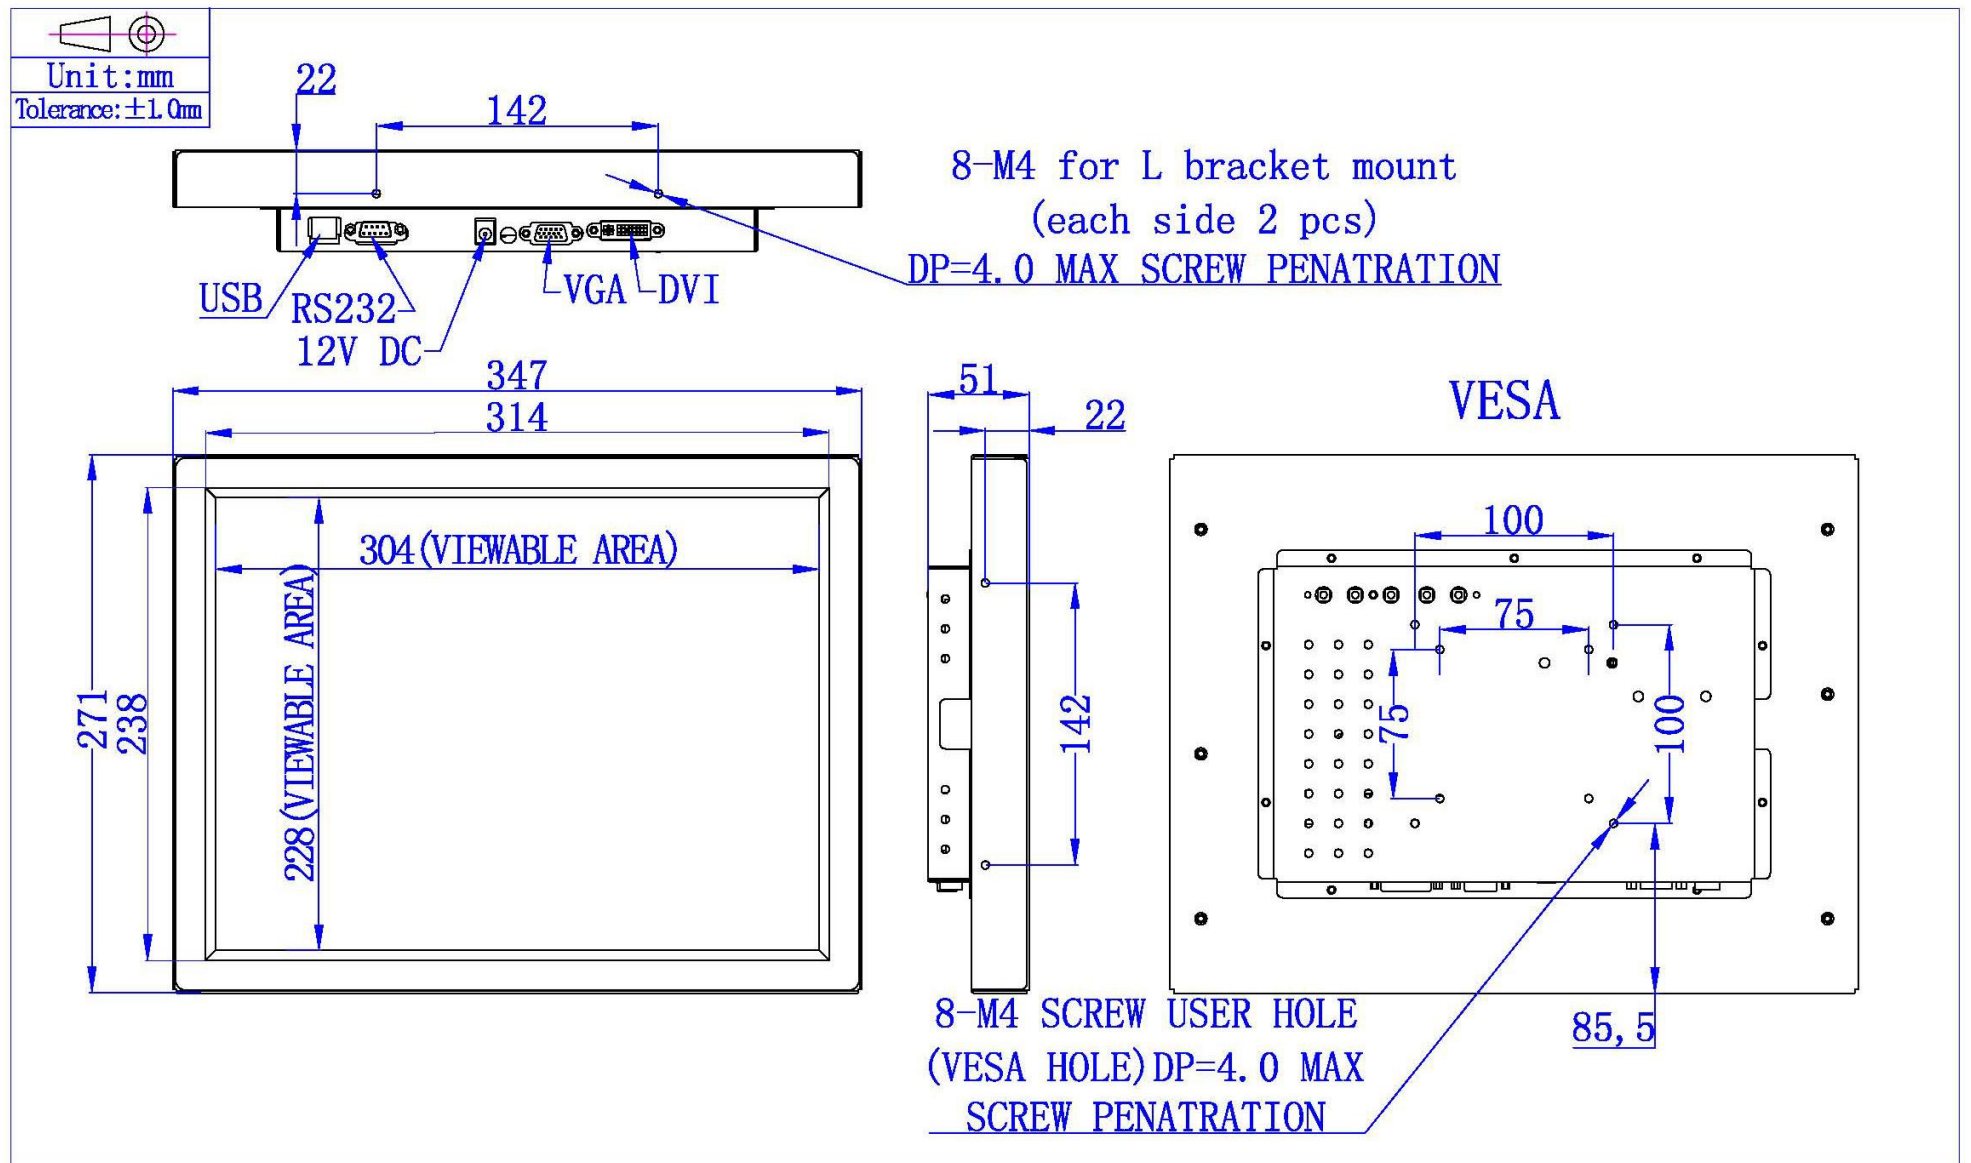

Mechanical Dimensions

Record of revision

Version	Date	Description
1.0	2017/06/07	Initial Release